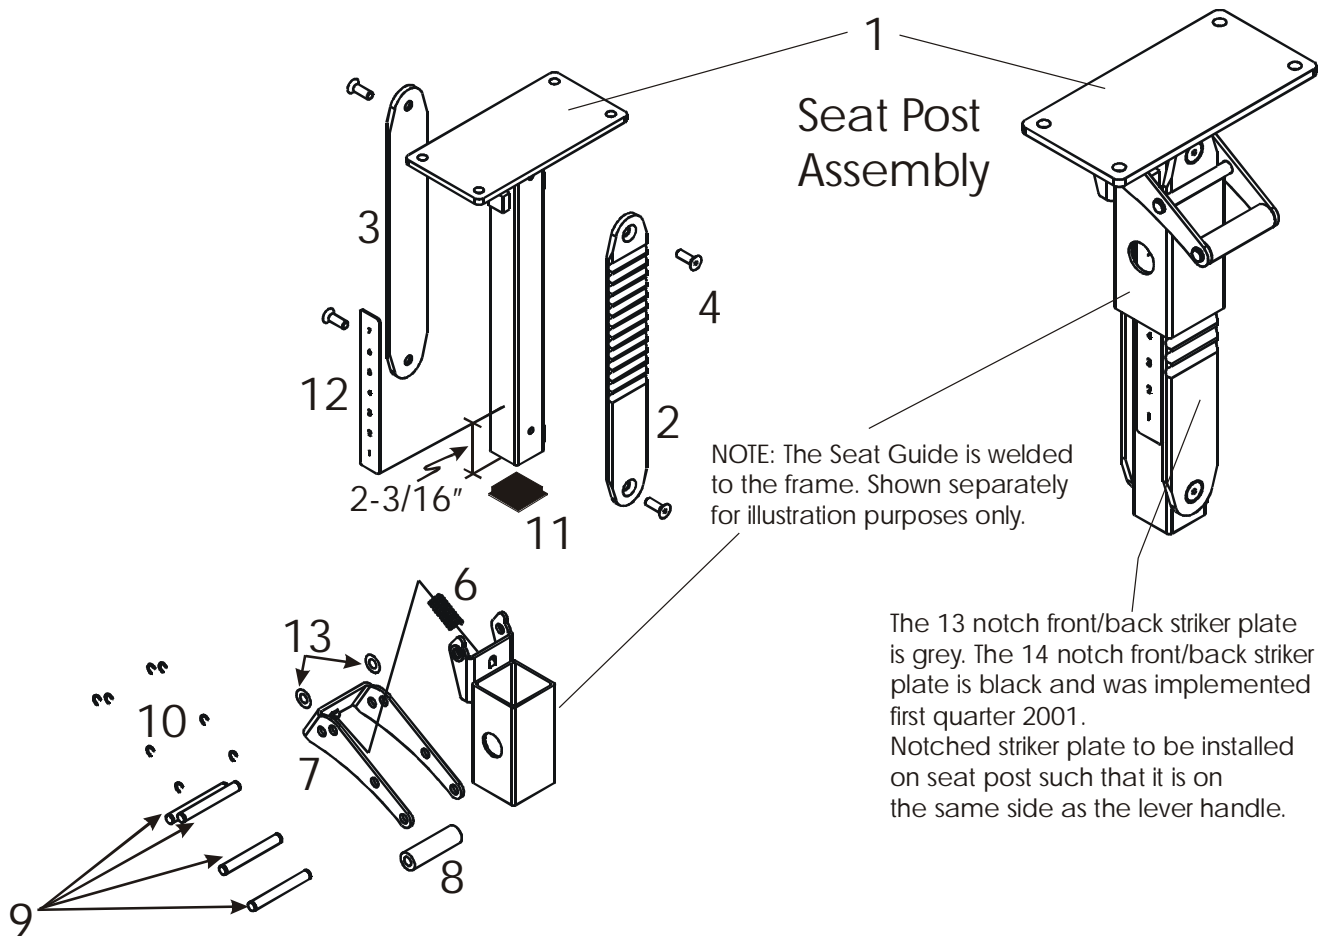

STRENGTH 9000 SERIES TRAINING EQUIPMENT

SU25 Shoulder Press

STRENGTH 9000 SERIES TRAINING EQUIPMENT

SU25 Shoulder Press

STRENGTH 9000 SERIES TRAINING EQUIPMENT

SU25 Seat Post Assembly - S/N 65052-Above

BILL OF MATERIALS			
Item No.	Qty.	Part Number	Description
1	1	AK50-S0028-0000	Seat post assembly
2	1	OK50-P0547-0000	Front striker plate (14 notch)
3	1	OK50-P0548-0000	Back striker plate
4	4	0017-00101-1655	5/16" x 24 flat bolt
6	1	0017-00009-1079	Spring
7	1	OK50-P0550-0000	Lever release
8	1	0017-00042-1089	Rubber grip
9	4	OK50-P0551-0000	Grooved pin
10	8	0017-00100-0190	Retaining clips
11	1	0017-00042-0944	1-1/2" x 1-1/2" End cap
12	1	M051-00363-A000	Number strip
13	2	0017-00104-0373	Nylon washer