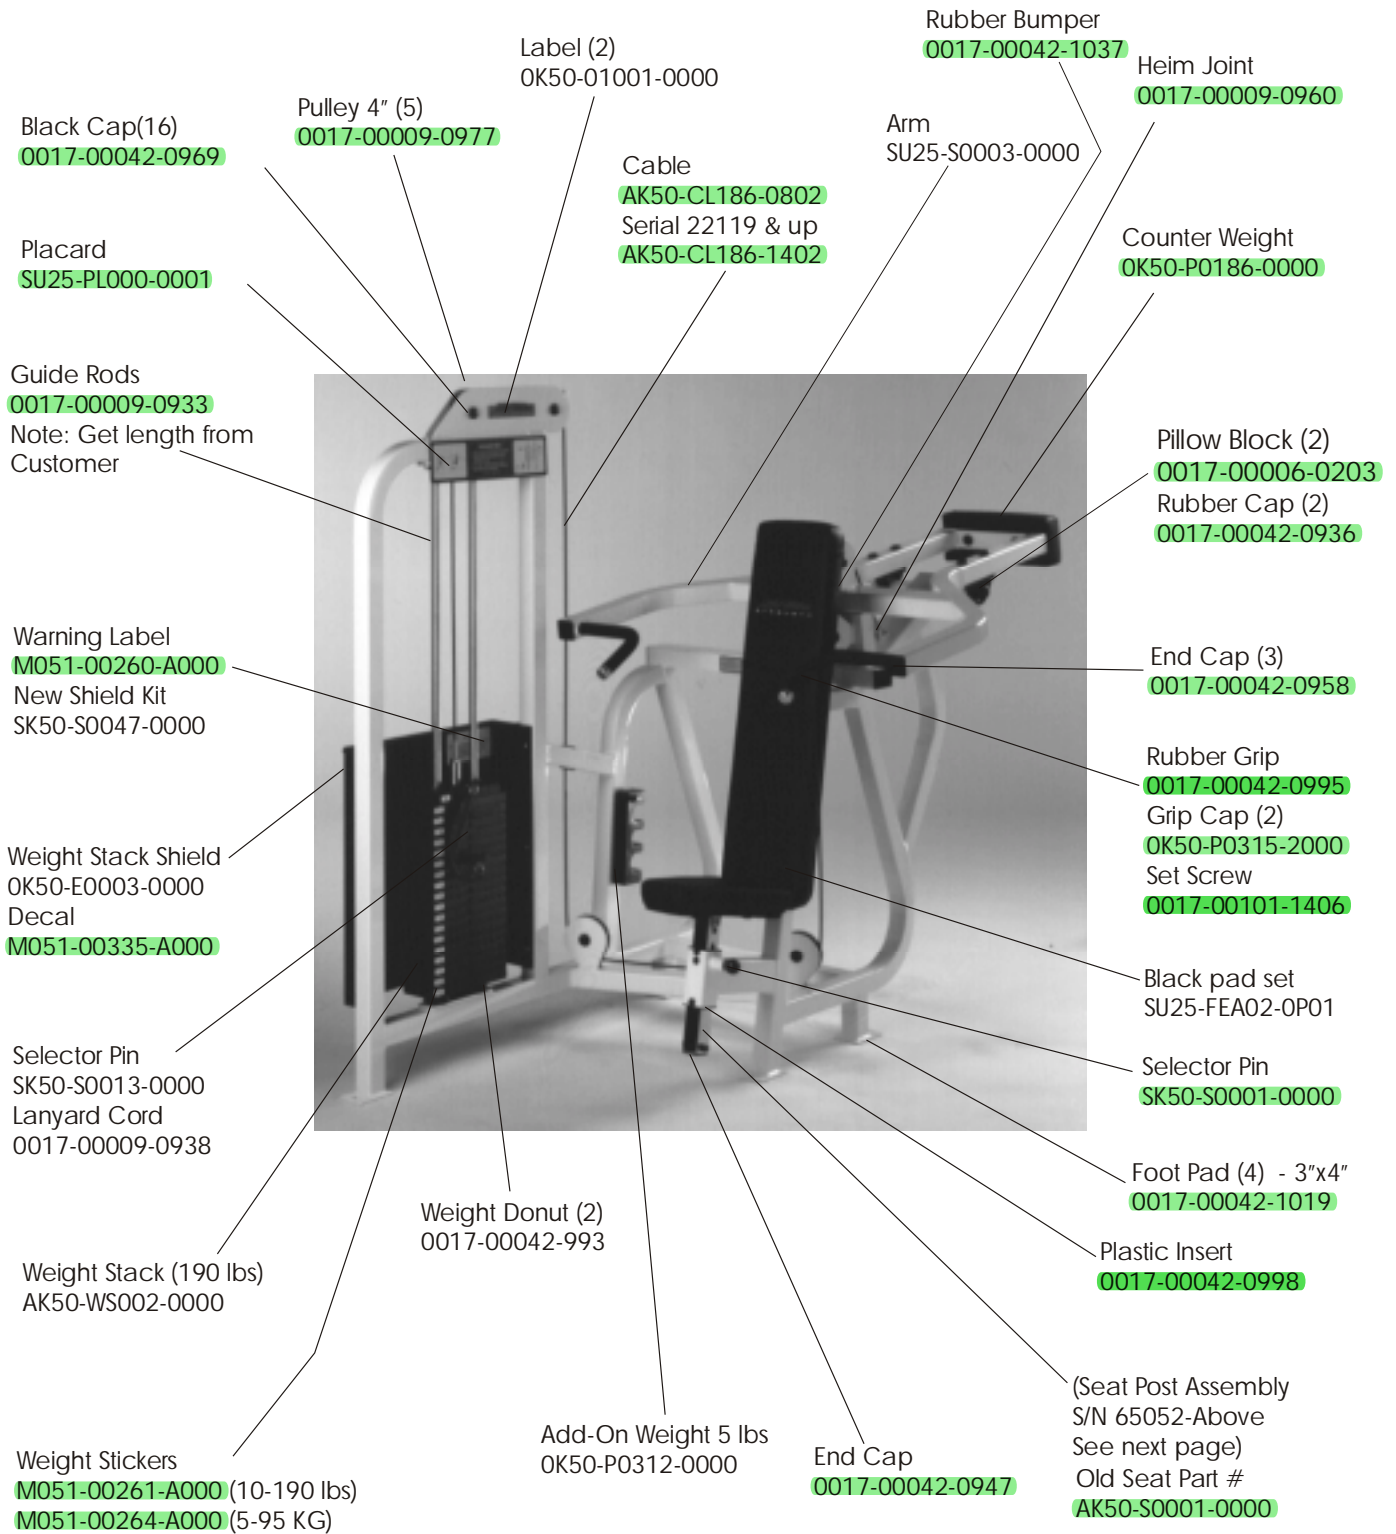

STRENGTH 9000 SERIES TRAINING EQUIPMENT

SU25 Shoulder Press

STRENGTH 9000 SERIES TRAINING EQUIPMENT

SU25 Shoulder Press

STRENGTH 9000 SERIES TRAINING EQUIPMENT

SU25 Seat Post Assembly - S/N 65052-Above

BILL OF MATERIALS			
Item No.	Qty.	Part Number	Description
1	1	AK50-S0028-0000	Seat post assembly
2	1	OK50-P0547-0000	Front striker plate (14 notch)
3	1	OK50-P0548-0000	Back striker plate
4	4	0017-00101-1655	5/16" x 24 flat bolt
6	1	0017-00009-1079	Spring
7	1	OK50-P0550-0000	Lever release
8	1	0017-00042-1089	Rubber grip
9	4	OK50-P0551-0000	Grooved pin
10	8	0017-00100-0190	Retaining clips
11	1	0017-00042-0944	1-1/2" x 1-1/2" End cap
12	1	M051-00363-A000	Number strip
13	2	0017-00104-0373	Nylon washer