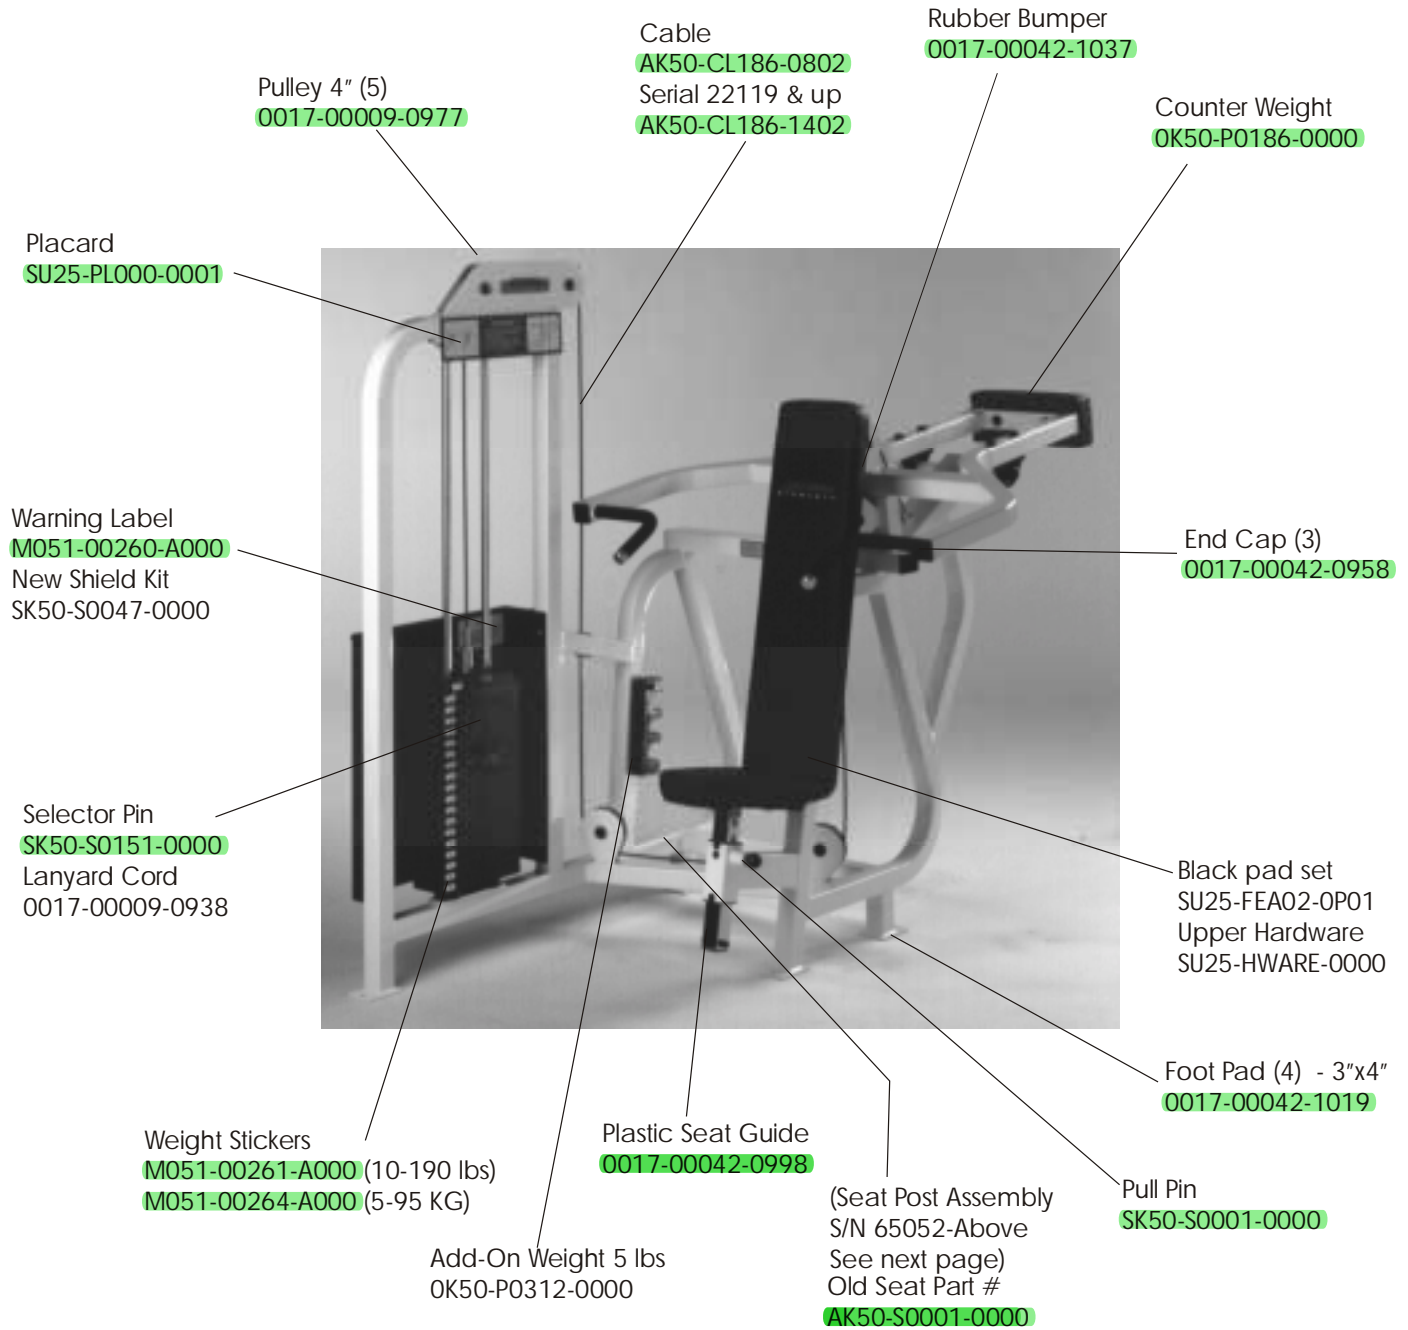

STRENGTH 9000 SERIES TRAINING EQUIPMENT

SU25 Shoulder Press

STRENGTH 9000 SERIES TRAINING EQUIPMENT

SU25 Shoulder Press

STRENGTH 9000 SERIES TRAINING EQUIPMENT

SU25 Seat Post Assembly - S/N 65052-Above

BILL OF MATERIALS			
Item No.	Qty.	Part Number	Description
1	1	AK50-S0028-0000	Seat post assembly
2	1	OK50-P0547-0000	Front striker plate (14 notch)
3	1	OK50-P0548-0000	Back striker plate
4	4	0017-00101-1655	5/16" x 24 flat bolt
6	1	0017-00009-1079	Spring
7	1	OK50-P0550-0000	Lever release
8	1	0017-00042-1089	Rubber grip
9	4	OK50-P0551-0000	Grooved pin
10	8	0017-00100-0190	Retaining clips
11	1	0017-00042-0944	1-1/2" x 1-1/2" End cap
12	1	M051-00363-A000	Number strip
13	2	0017-00104-0373	Nylon washer